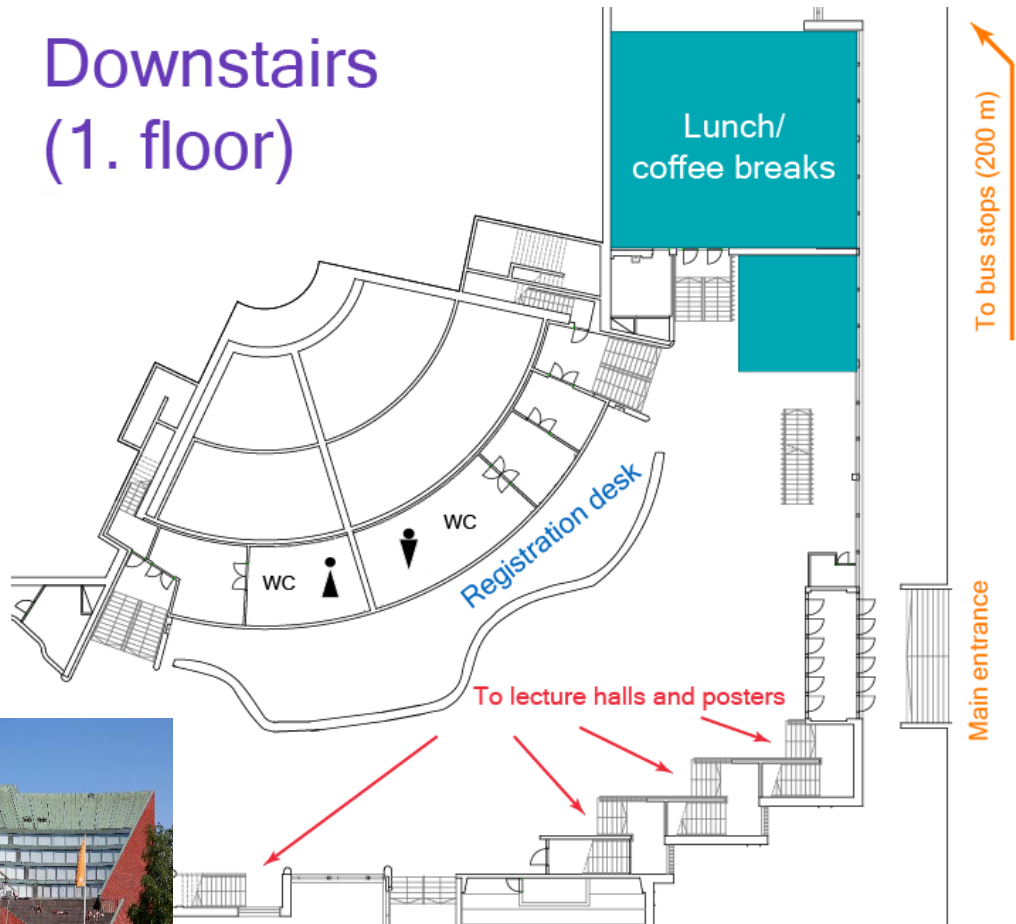

Registration will be open Mon–Thu in the 1st floor foyer of the main building.

The lecture halls B and C are located on the 2nd floor of the main building. The poster sessions will be held in the hallway next to the lecture halls. Coffee breaks and lunch are served in Restaurant Alvari on the 1st floor.

Downstairs (1. floor)

Upstairs (2. floor)